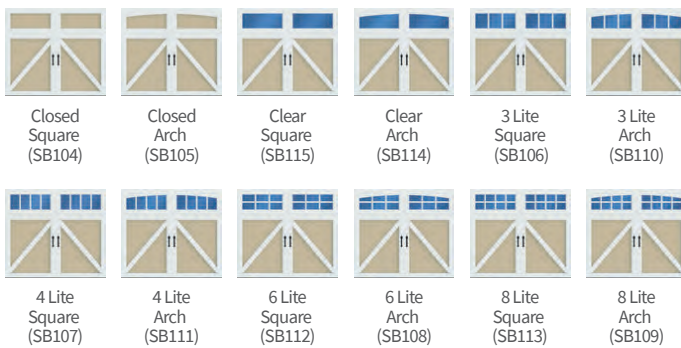

SHERWOOD (SB)