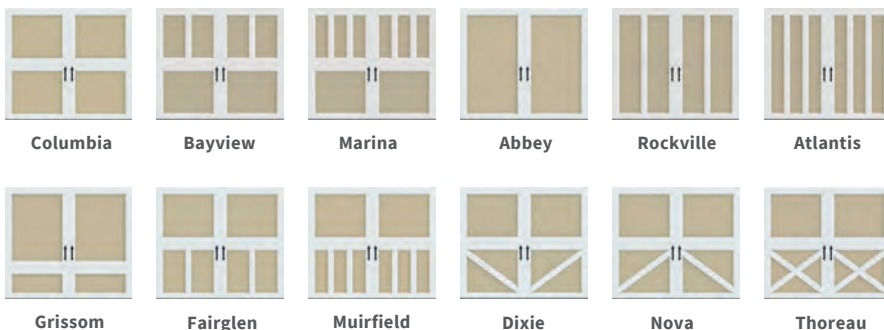

PANEL DESIGNS

NOT AVAILABLE WITH WINDOWS