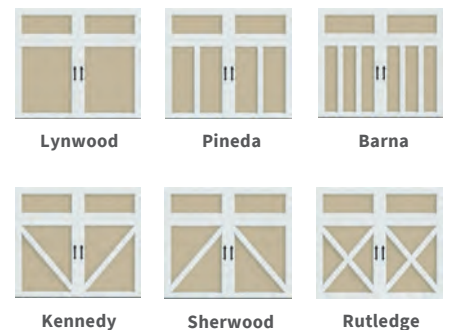

AVAILABLE WITH WINDOWS